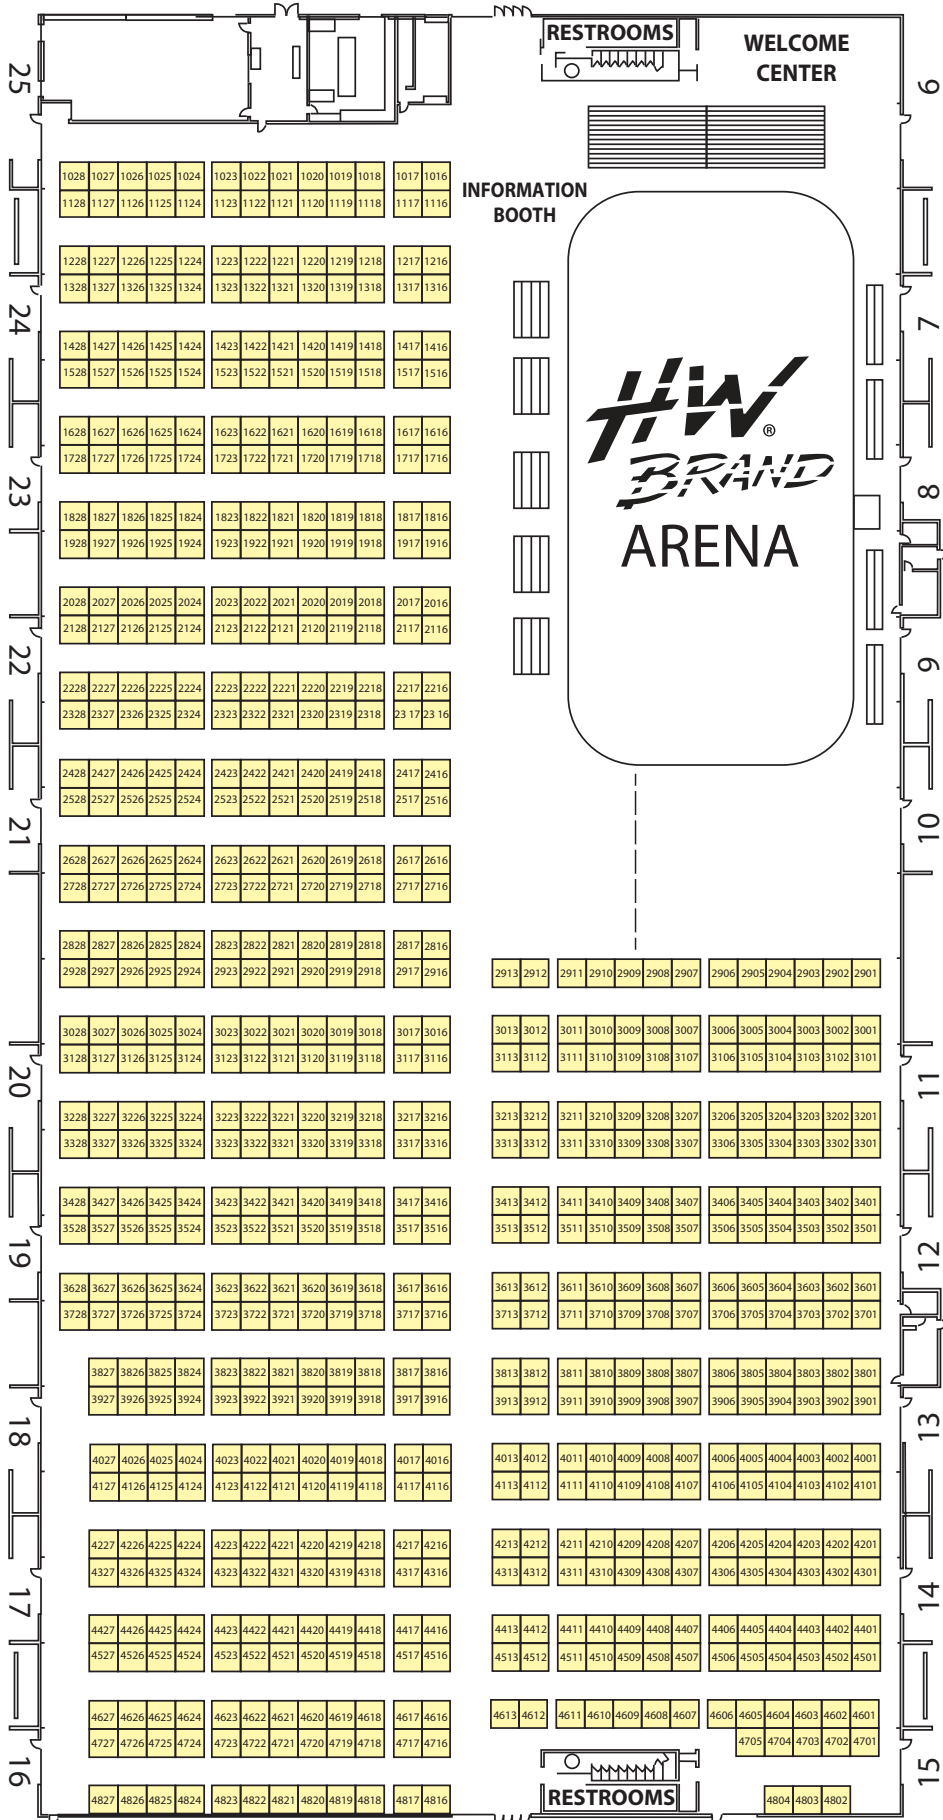

PAVILION 2

HORSE
CHECK-IN

RESTROOMS

WELCOME
CENTER

INFORMATION
BOOTH

HW
BRAND
ARENA

RESTROOMS

25
24
23
22
21
20
19
18
17
16