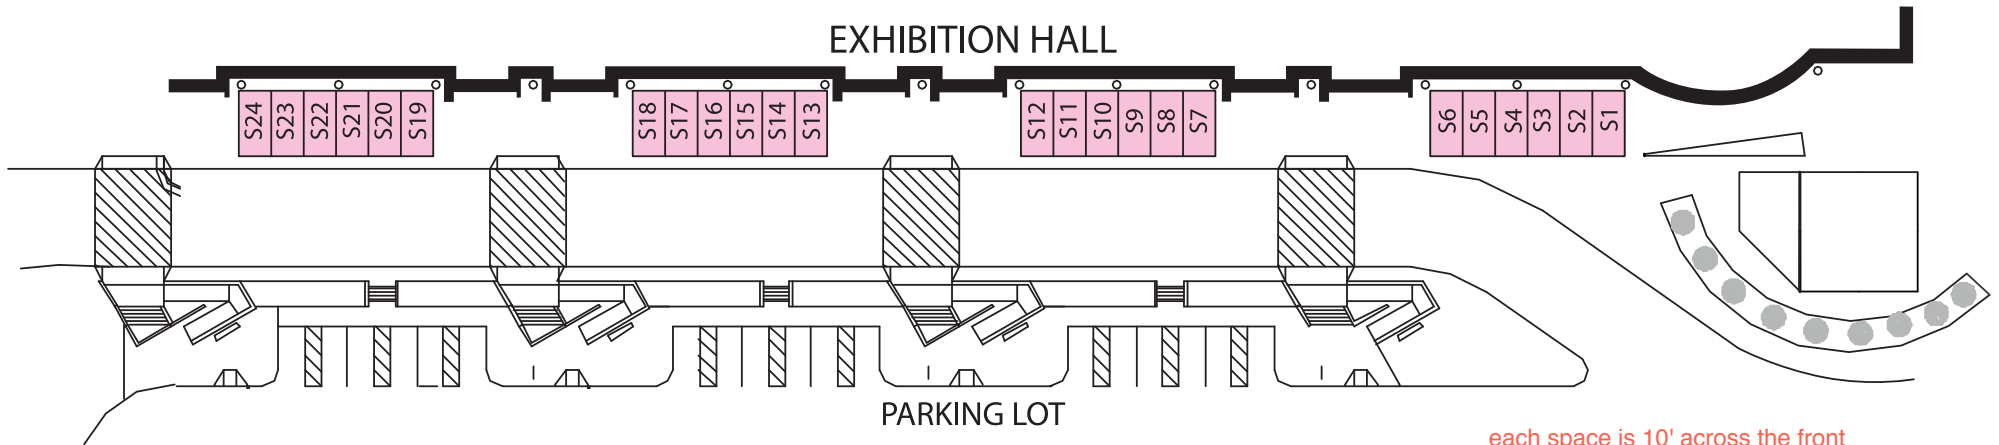

MIDWEST HORSE FAIR® - SIDEWALK VENDORS

each space is 10' across the front
and 20' deep

APRIL 21, 22 & 23

**ALLIANT ENERGY CENTER
MADISON, WISCONSIN**

www.MidwestHorseFair.com