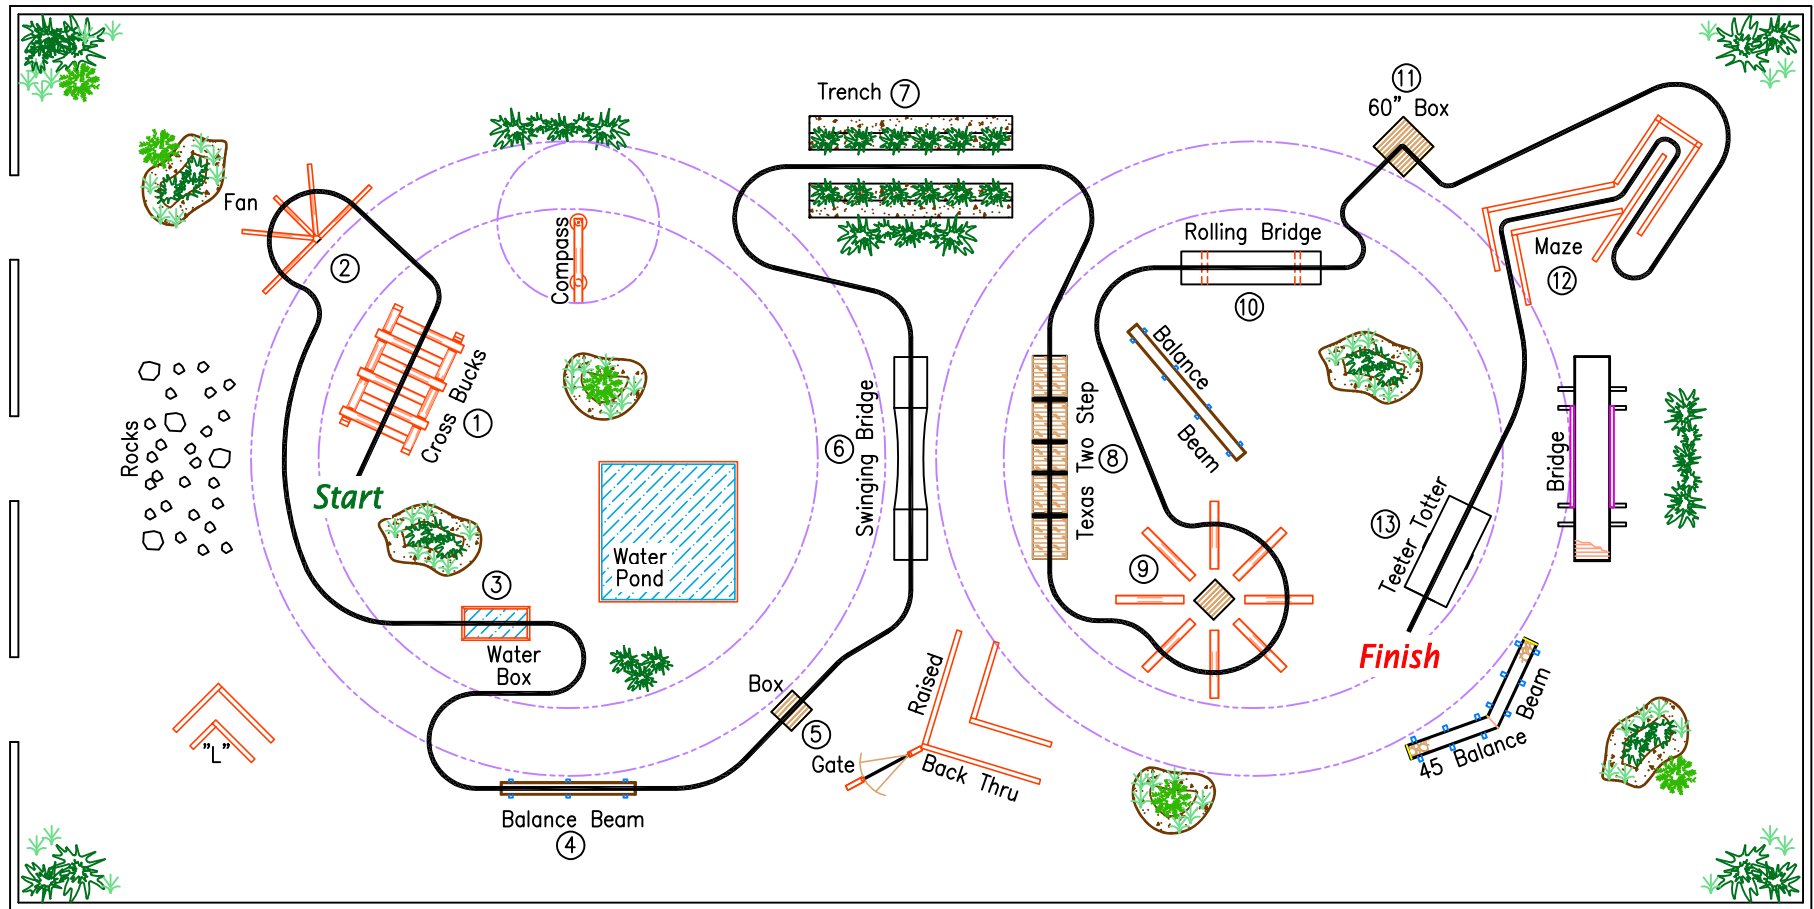

April 2020 - IMTCA Trail Challenge - Riding, Level 1

- walk
- - - trot
- . - cantalope

CLASS: RIDING, LEVEL 1

PATTERN 1

1. Cross Bucks
2. Fan
3. Water Box
4. Balance Beam
5. Box
6. Swinging Bridge
7. Trench

8. Texas Two Step
9. Pinwheel
10. Rolling Bridge
11. Box, turn 90°
12. Maze, walk through
13. Teeter Totter

*Midwest Horse Fair
Madison, Wisconsin*