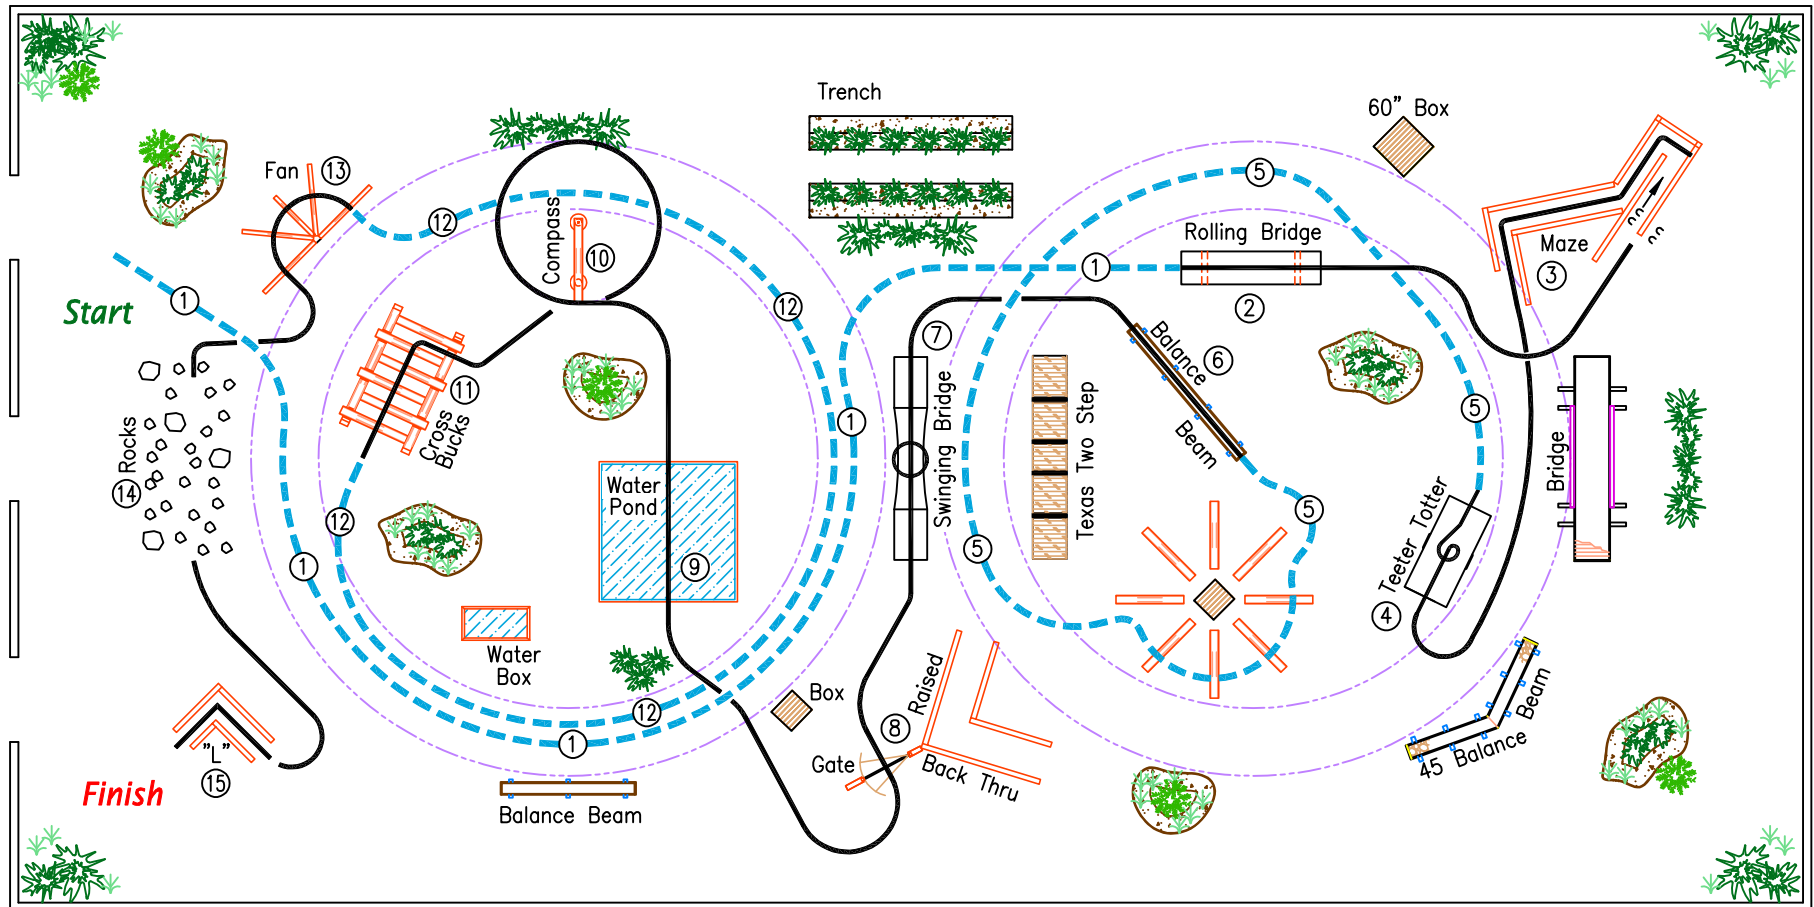

April 2020 - IMTCA Trail Challenge - Riding, Level 2

- walk
- - - trot
- . - cantalope

CLASS: RIDING, LEVEL 2

PATTERN 2

1. Trot
2. Rolling Bridge
3. Maze, Side Pass, Walk out
4. Teeter Totter, 180° turn, back off
5. Trot, Pinwheel, Trot
6. High Balance Beam
7. Swinging Bridge, 360° turn

8. Gate
9. Pond
10. Compass
11. Cross Bucks
12. Trot
13. Fan
14. Rocks, choose your path
15. Back "L"

Midwest Horse Fair  
Madison, Wisconsin