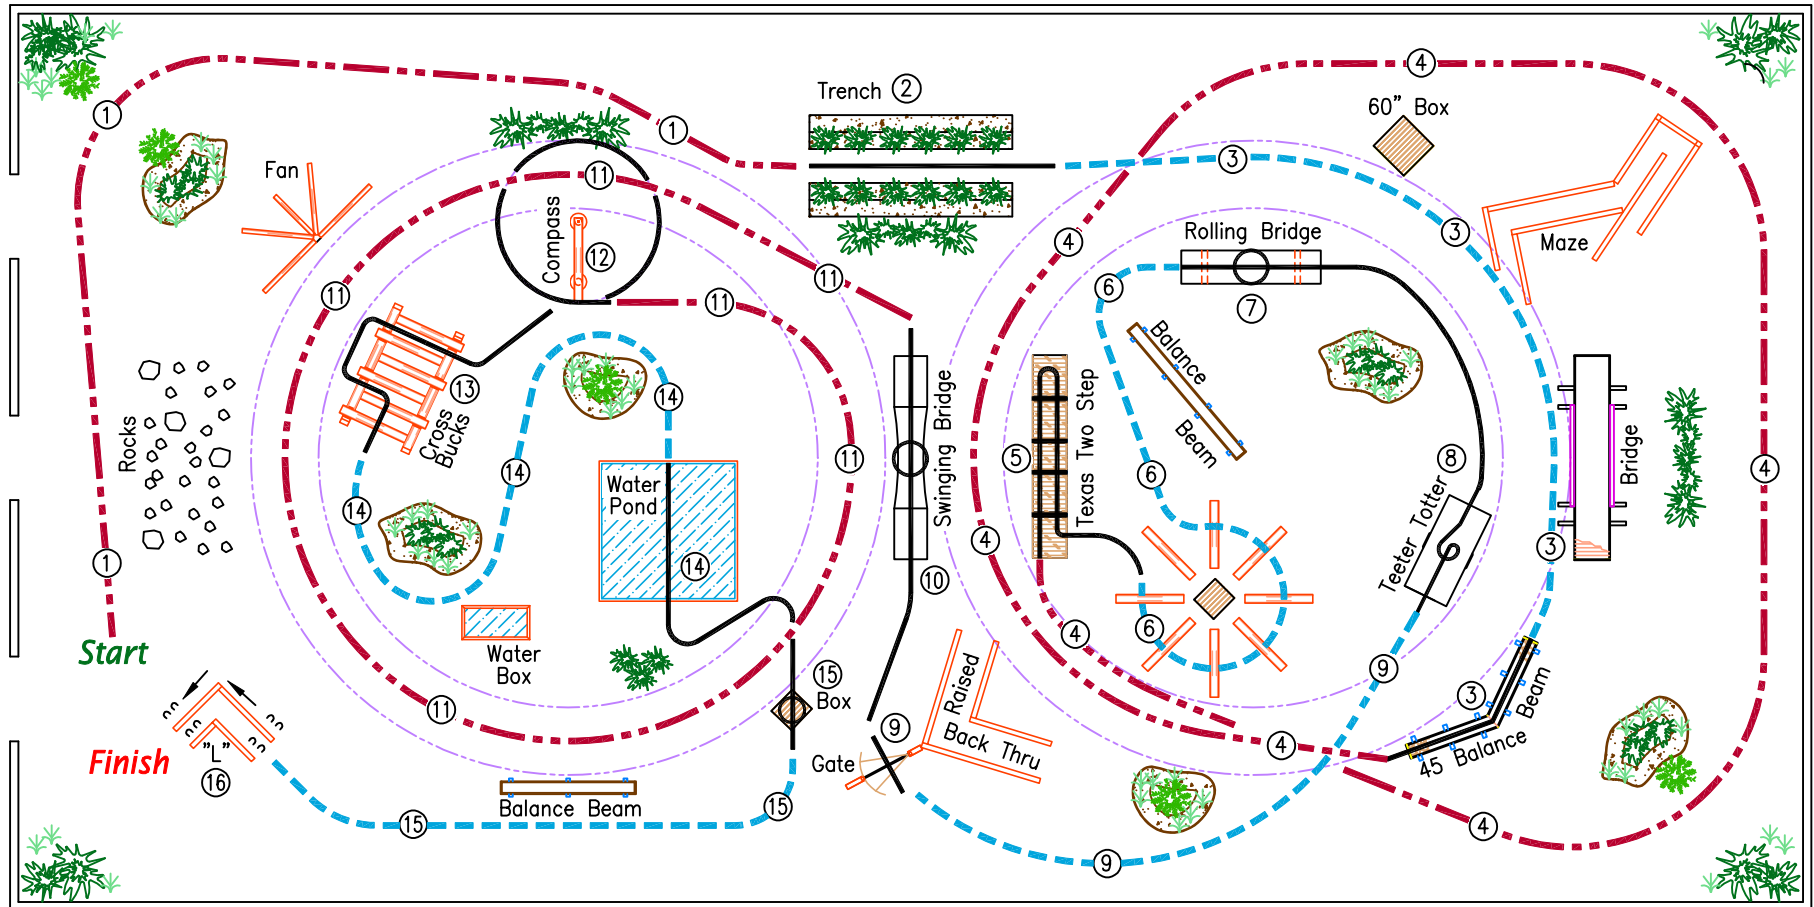

April 2020 - IMTCA Trail Challenge - Riding, Level 3

- walk
- - - trot
- . - . cantalope

CLASS: RIDING, LEVEL 3

PATTERN 3

1. Cantalope
2. Back Trench
3. Trot, 45 Balance Beam
4. Cantalope
5. Texas Two Step
6. Trot, Pinwheel, Trot
7. Rolling Bridge, 360° turn
8. Teeter Totter, 180° turn, back off

9. Trot, Gate
10. Swinging Bridge, 360° turn
11. Cantalope
12. Compass
13. Cross Bucks
14. Trot, Pond
15. Box, 360° Turn
16. Trot, Side Pass "L"

Midwest Horse Fair
Madison, Wisconsin